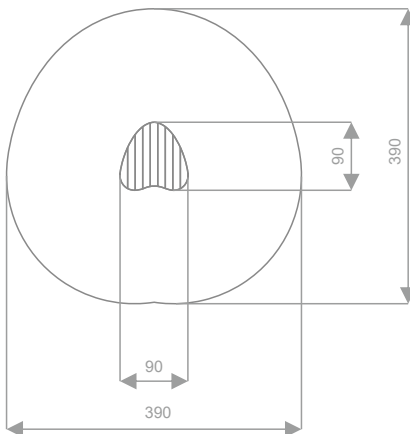

SOCIALIZING

BALANCING

JUMPING

INFORMATION ABOUT THE PRODUCT

Dimensions	ca. 90 x 90 cm
Safety zone	ca. 390 x 390 cm
Overall height	ca.38 cm
Free fall height	ca.38 cm
Amount of users	3 persons
Product complies with EN 1176-1:2017-12	YES
Availability of spare parts	YES
Age range	3-12
<small>According to EN 1176-1:2017-12 norm, the product requires applying a safety surface according to the product's free fall height.</small>	

Visualisation is for reference only,  
actual appearance may vary.

8180

ROBINIA PLAY

SCALE 1:125

MATERIALS:

NATURAL ROBINIA WOOD

SPRINGS' SPRINGS MADE OF SPRING STEEL